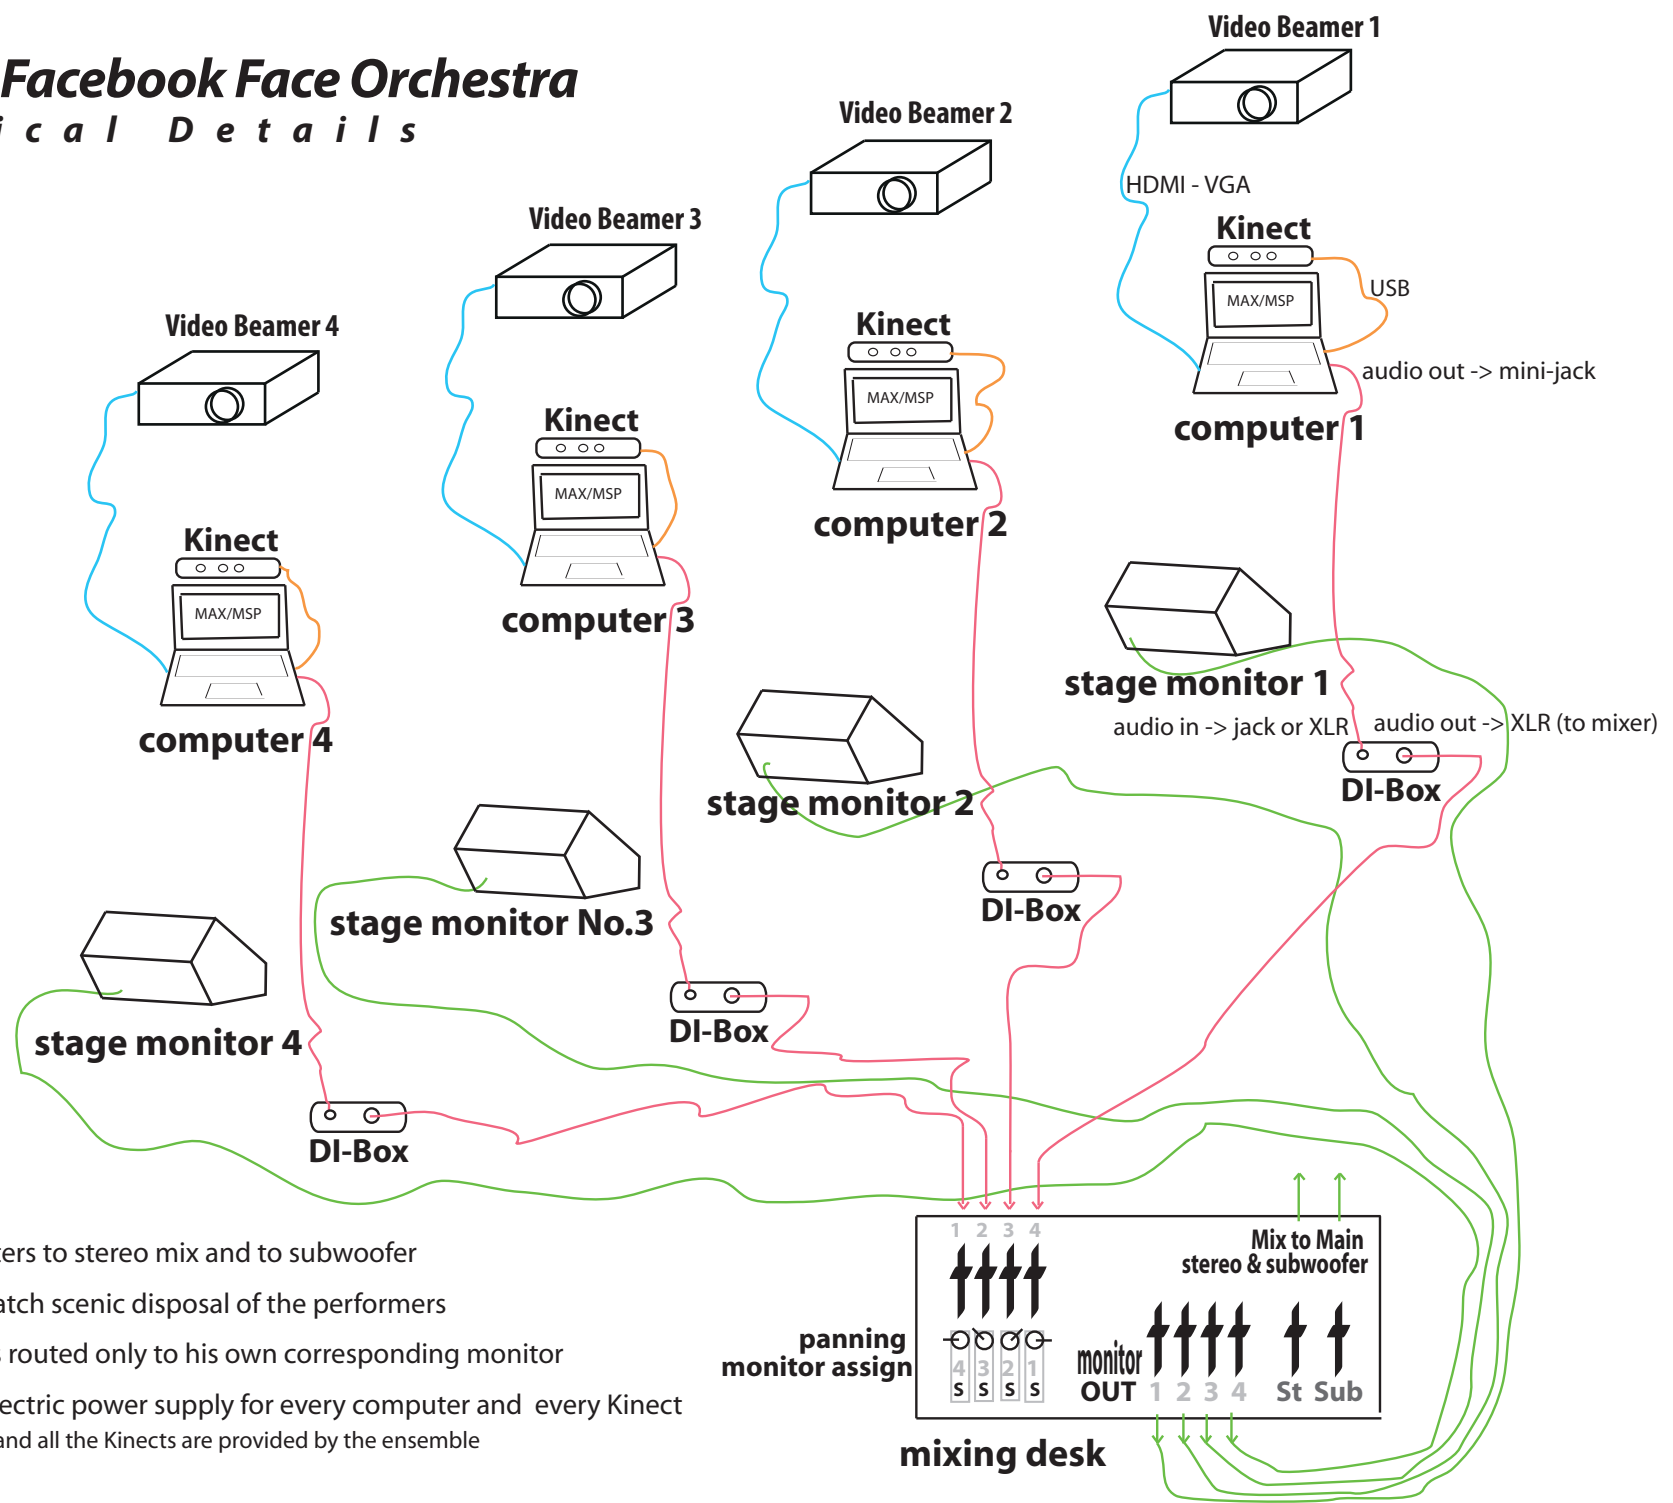

The Fuck Facebook Face Orchestra

Technical Details

Route all computers to stereo mix and to subwoofer
 Panning must match scenic disposal of the performers
 Each computer is routed only to his own corresponding monitor
 Please provide electric power supply for every computer and every Kinect
 * All the computers and all the Kinects are provided by the ensemble