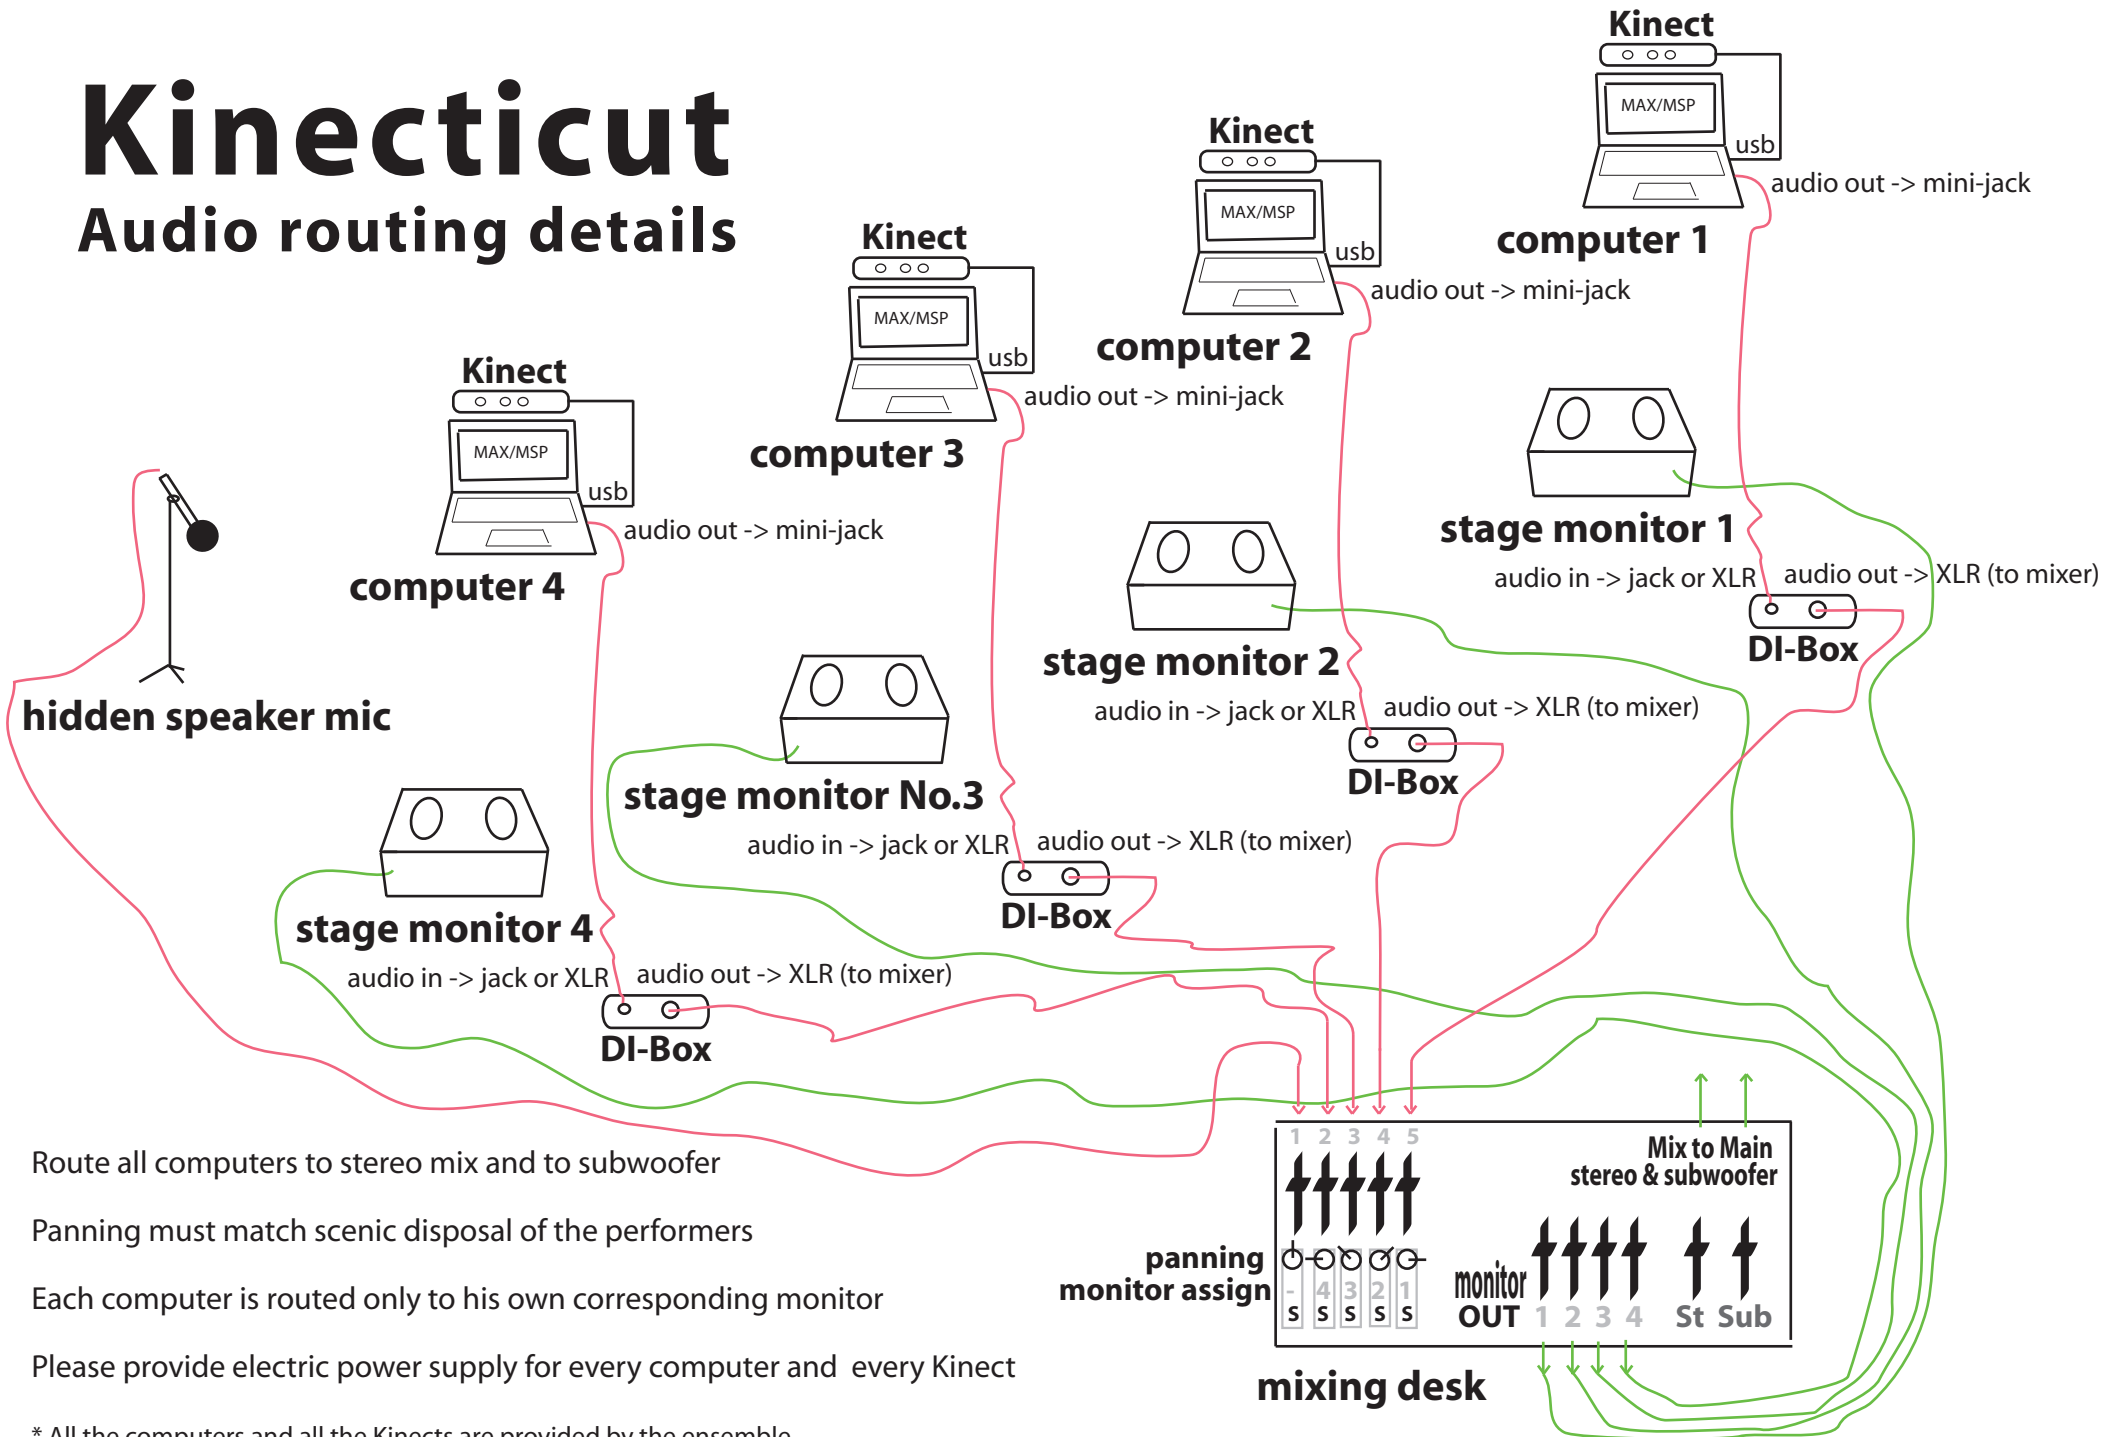

Kinecticut

Audio routing details

Route all computers to stereo mix and to subwoofer

Panning must match scenic disposal of the performers

Each computer is routed only to his own corresponding monitor

Please provide electric power supply for every computer and every Kinect

* All the computers and all the Kinects are provided by the ensemble